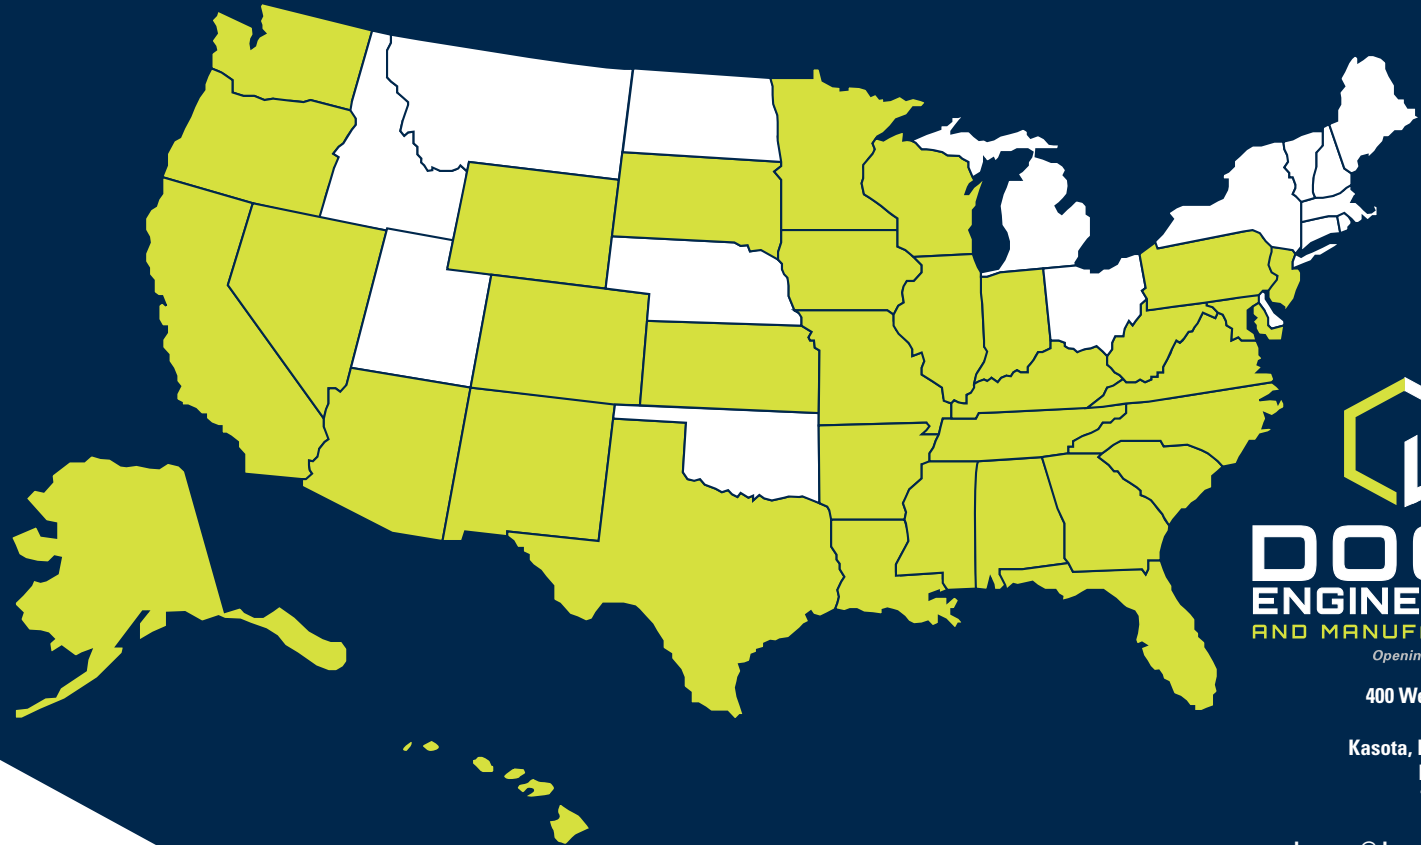

FIND OUR WORK. NATIONWIDE.

**DOOR  
ENGINEERING  
AND MANUFACTURING**

*Opening to Your Standards.*

400 West Cherry Street  
P.O. Box 5  
Kasota, Minnesota 56050  
Ph (507) 931.6910  
TF (800) 959.1352  
F (507) 931.9318  
dooreng@doorengineering.com